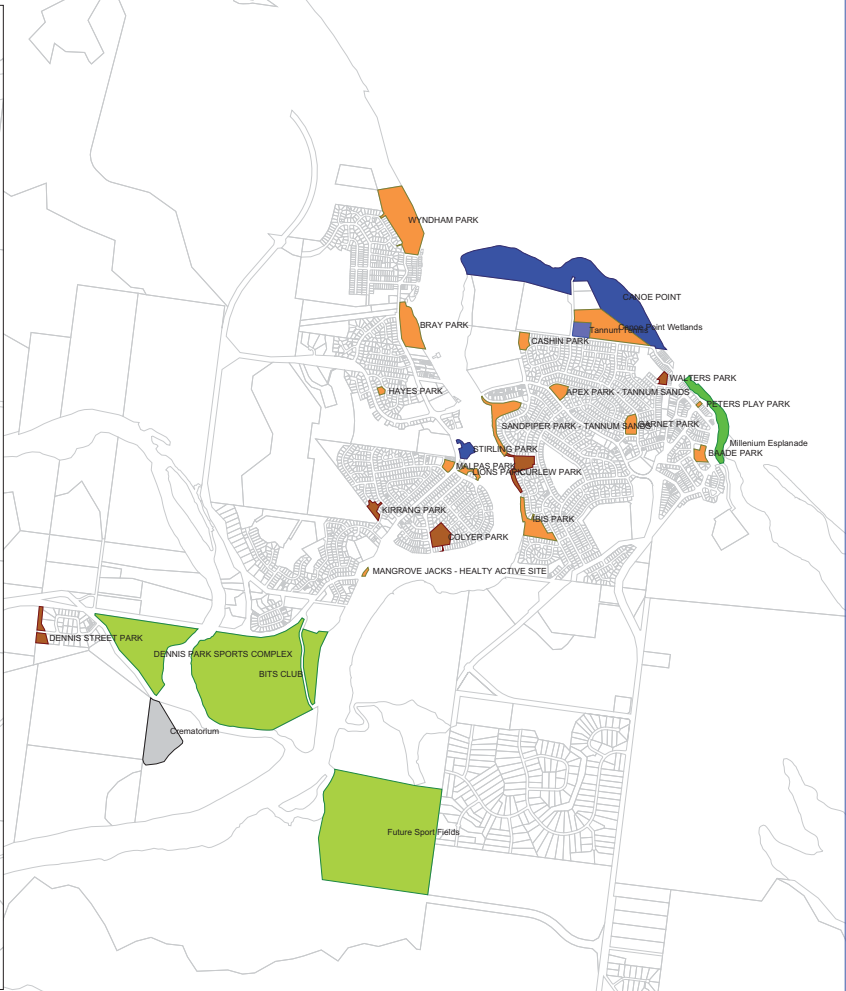

Legend

- Regional Recreation
- Regional Sports
- District Recreation
- District Sports
- Environmental Reserve
- Local Park
- Cemetery
- Open Space
- Shire Boundary

Gladstone Regional Council
Infrastructure Planning
Calliope Office

BI/TS & Calliope Existing Parks and Reserves Network

Map 21

Map Produced: 20th July 2011

GDA
Geographic Data Australia